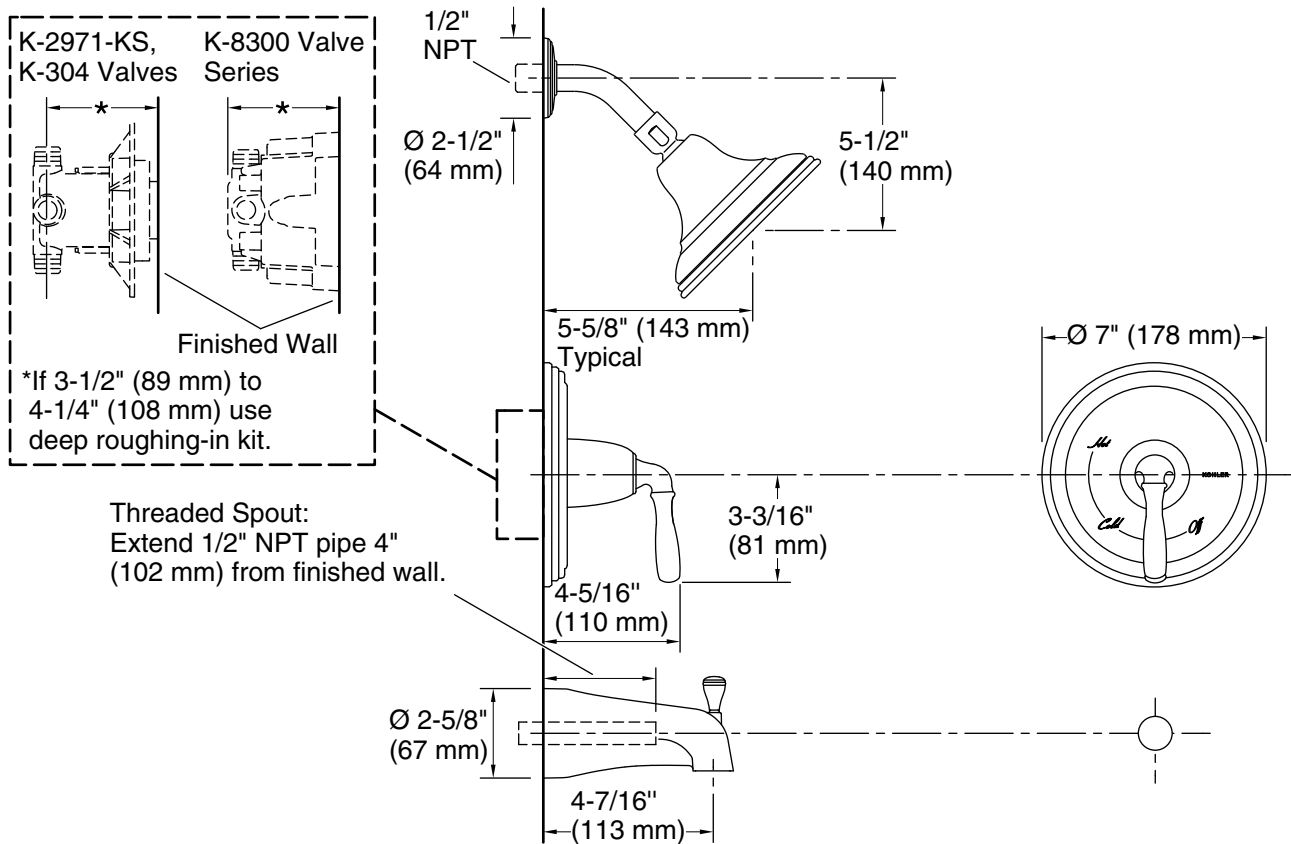

### Technical Information

All product dimensions are nominal.

Drain included: No

Install straight pipe or tube drop of 7" (178 mm) to 18" (457 mm) with single elbow between the valve and the wall-mount spout. Elbow must be a 90 degree drop ell that is secured to rigid framing.