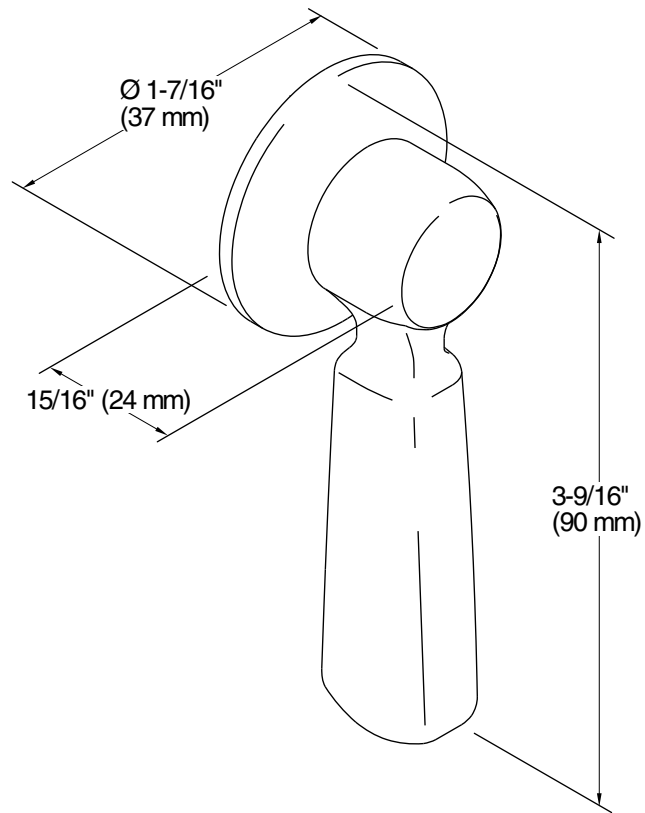

Technical Information

All product dimensions are nominal.

Material: Brass

Notes

ADA, OBC, CSA B651 compliant when installed to the specific requirements of these regulations.