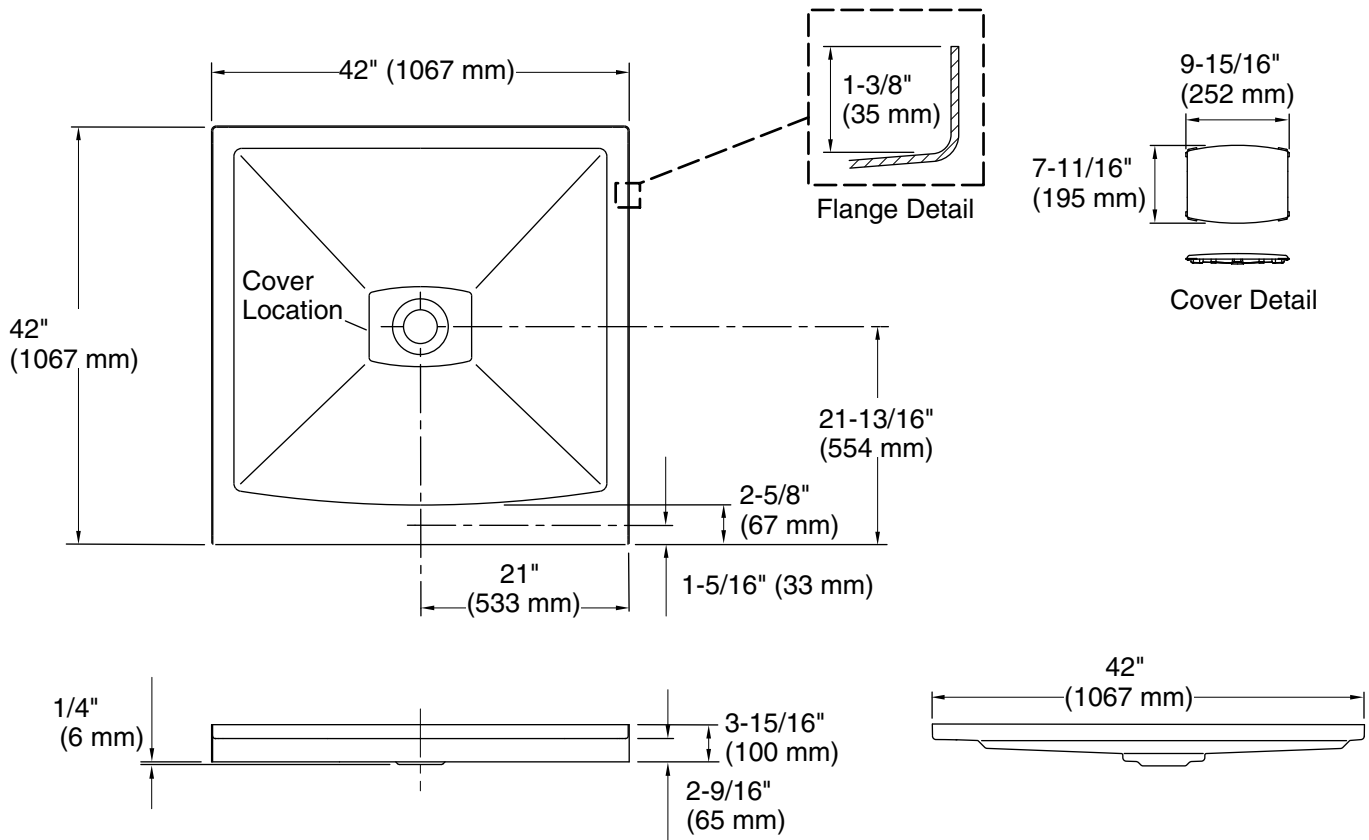

### Technical Information

All product dimensions are nominal.

Installation:	Three-wall alcove
Drain location:	Center
Weight:	44 lbs (20 kg)
Minimum floor load:	20 lbs/ft <sup>2</sup> (97.6 kg/m <sup>2</sup> )