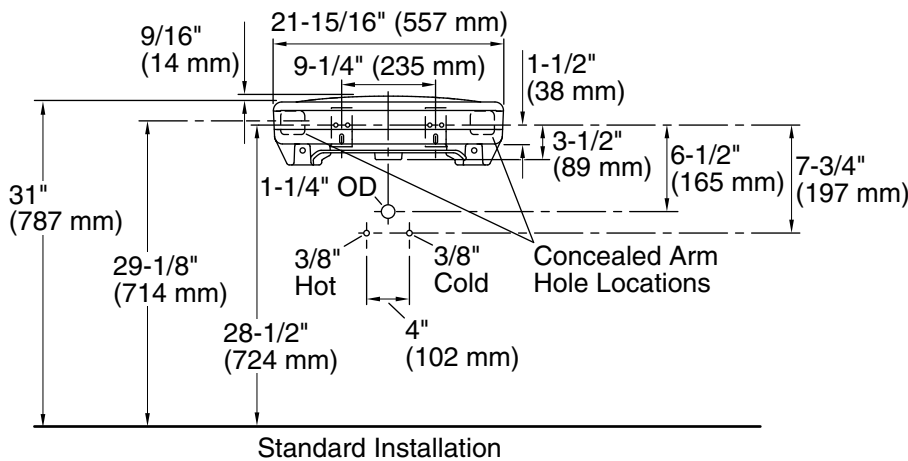

Features

- 4" (102 mm) centerset faucet holes.
- Oval basin.
- Overflow drain.
- Includes wall hanger.

Material

- Vitreous china.

Installation

- Wall-mount.
- Drilled for concealed arm carrier installation.

Color	Code	Description
	0	White
	96	Biscuit
	7	Black Black™

Technical Information

All product dimensions are nominal.

- Bowl configuration: Single
- Installation: Wall-mount
- Bowl area (Only): Length: 14-3/8" (365 mm)
Width: 12-5/16" (313 mm)
With overflow: Yes
Water depth: 3-1/4" (83 mm)
- With overflow: Yes
- Number of deck holes: 3
- Faucet hole spacing: 4" (102 mm)
- Faucet hole(s): 1-1/4" (32 mm)
- Drain hole: 1-3/4" (44 mm)