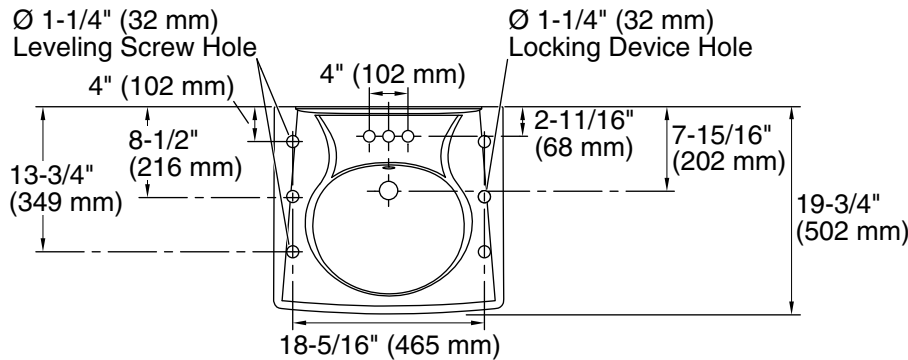

Features

- 4" (102 mm) centerset faucet holes.
- Oval basin.
- Overflow drain.
- Includes wall hanger.

Material

- Vitreous china.

Installation

- Wall-mount.
- Drilled for concealed arm carrier installation.

Color	Code	Description
	0	White
	96	Biscuit
	7	Black Black™

Technical Information

All product dimensions are nominal.

- Bowl configuration: Single
- Installation: Wall-mount
- Bowl area (Only): Length: 14-3/8" (365 mm)
Width: 12-5/16" (313 mm)
With overflow: Yes
Water depth: 3-1/4" (83 mm)
- With overflow: Yes
- Number of deck holes: 3
- Faucet hole spacing: 4" (102 mm)
- Faucet hole(s): 1-1/4" (32 mm)
- Drain hole: 1-3/4" (44 mm)