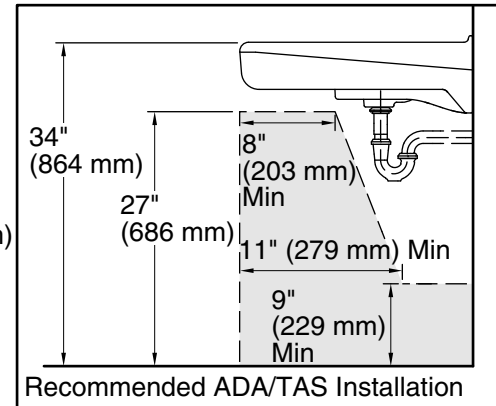

Features

- 4" (102 mm) centerset faucet holes.
- Oval basin.
- Overflow drain.
- Includes wall hanger.

Material

- Vitreous china.

Installation

- Wall-mount.
- Drilled for concealed arm carrier installation.

Color	Code	Description
	0	White
	96	Biscuit
	7	Black Black™

Technical Information

All product dimensions are nominal.

- Bowl configuration: Single
- Installation: Wall-mount
- Bowl area (Only): Length: 14-3/8" (365 mm)
Width: 12-5/16" (313 mm)
With overflow: Yes
Water depth: 3-1/4" (83 mm)
- With overflow: Yes
- Number of deck holes: 3
- Faucet hole spacing: 4" (102 mm)
- Faucet hole(s): 1-1/4" (32 mm)
- Drain hole: 1-3/4" (44 mm)