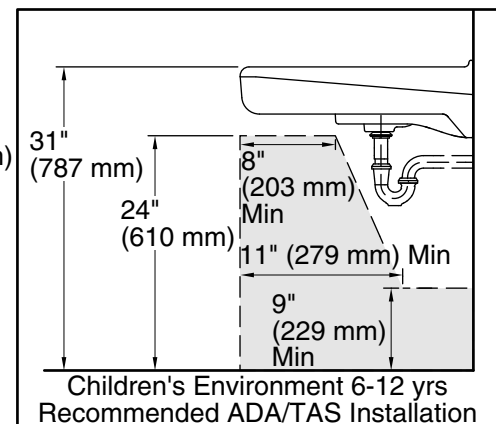

Features

- 4" (102 mm) centerset faucet holes.
- Oval basin.
- Overflow drain.
- Includes wall hanger.

Material

- Vitreous china.

Installation

- Wall-mount.
- Drilled for concealed arm carrier installation.

Color	Code	Description
	0	White
	96	Biscuit
	7	Black Black™

Technical Information

All product dimensions are nominal.

- Bowl configuration: Single
- Installation: Wall-mount
- Bowl area (Only): Length: 14-3/8" (365 mm)
Width: 12-5/16" (313 mm)
With overflow: Yes
Water depth: 3-1/4" (83 mm)
- With overflow: Yes
- Number of deck holes: 3
- Faucet hole spacing: 4" (102 mm)
- Faucet hole(s): 1-1/4" (32 mm)
- Drain hole: 1-3/4" (44 mm)