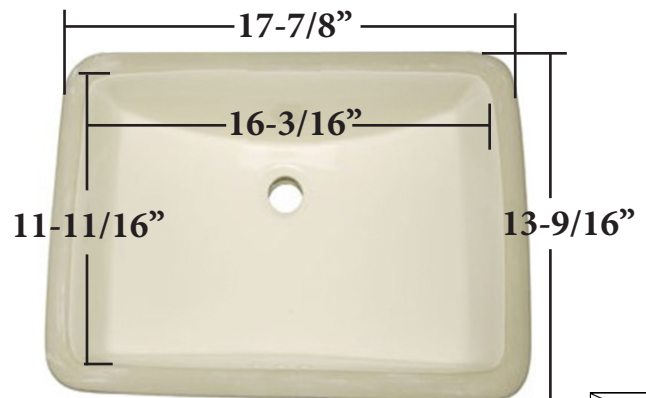

Rectangular Undermount Lavatory Sinks

- Vitreous China
- OD 18.25" x 13.5" x 8" Deep
- ID 16.75" x 12" x 8" Deep
- cUPC Approved

HPRUL1814

HPRUL1814B

ITEM #	DESCRIPTION
HPRUL1814	WHITE RECTANGULAR UNDERMOUNT LAVATORY SINK
HPRUL1814B	BISCUIT RECTANGULAR UNDERMOUNT LAVATORY SINK

Rectangular Undermount Lavatory Sinks

- Vitreous China
- OD 21" x 14.5" x 8" Deep
- ID 18.50" x 12.5" x 8" Deep
- cUPC Approved

HPRUL2114

HPRUL2114B

ITEM #	DESCRIPTION
HPRUL2114	WHITE RECTANGULAR UNDERMOUNT LAVATORY SINK
HPRUL2114B	BISCUIT RECTANGULAR UNDERMOUNT LAVATORY SINK