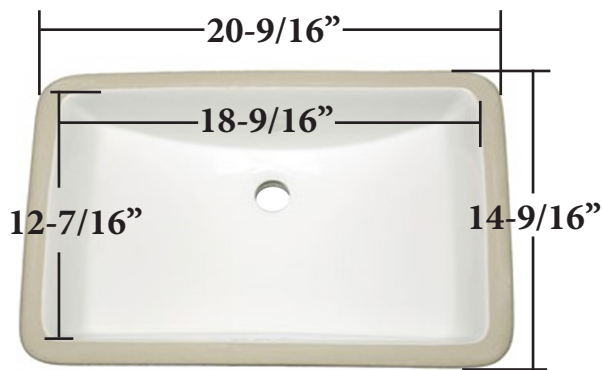

Rectangular Undermount Lavatory Sinks

- Vitreous China
- OD 18.25" x 13.5" x 8" Deep
- ID 16.75" x 12" x 8" Deep
- cUPC Approved

HPRUL1814

HPRUL1814B

ITEM #	DESCRIPTION
HPRUL1814	WHITE RECTANGULAR UNDERMOUNT LAVATORY SINK
HPRUL1814B	BISCUIT RECTANGULAR UNDERMOUNT LAVATORY SINK

Rectangular Undermount Lavatory Sinks

- Vitreous China
- OD 21" x 14.5" x 8" Deep
- ID 18.50" x 12.5" x 8" Deep
- cUPC Approved

HPRUL2114

HPRUL2114B

ITEM #	DESCRIPTION
HPRUL2114	WHITE RECTANGULAR UNDERMOUNT LAVATORY SINK
HPRUL2114B	BISCUIT RECTANGULAR UNDERMOUNT LAVATORY SINK