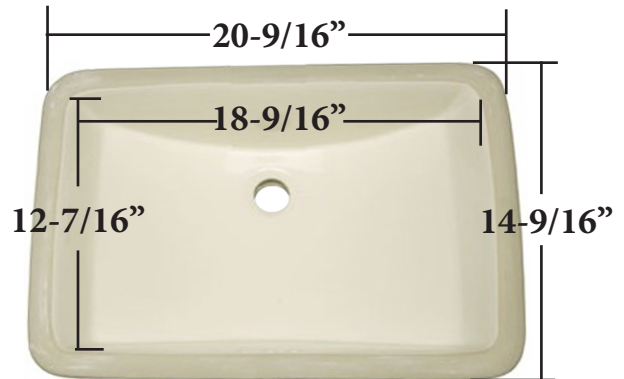

Rectangular Undermount Lavatory Sinks

- Vitreous China
- OD 18.25" x 13.5" x 8" Deep
- ID 16.75" x 12" x 8" Deep
- cUPC Approved

HPRUL1814

HPRUL1814B

ITEM #	DESCRIPTION
HPRUL1814	WHITE RECTANGULAR UNDERMOUNT LAVATORY SINK
HPRUL1814B	BISCUIT RECTANGULAR UNDERMOUNT LAVATORY SINK

Rectangular Undermount Lavatory Sinks

- Vitreous China
- OD 21" x 14.5" x 8" Deep
- ID 18.50" x 12.5" x 8" Deep
- cUPC Approved

HPRUL2114

HPRUL2114B

ITEM #	DESCRIPTION
HPRUL2114	WHITE RECTANGULAR UNDERMOUNT LAVATORY SINK
HPRUL2114B	BISCUIT RECTANGULAR UNDERMOUNT LAVATORY SINK