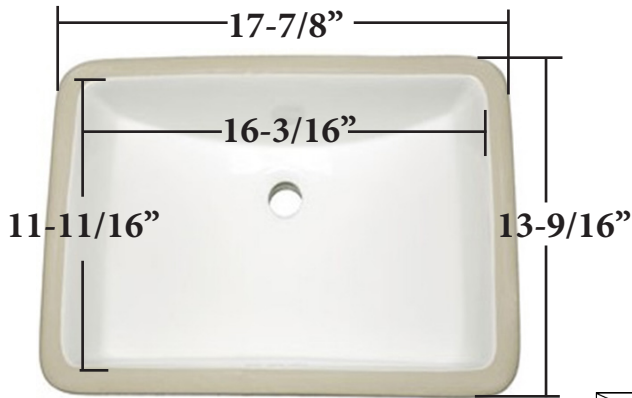

Rectangular Undermount Lavatory Sinks

- Vitreous China
- OD 18.25" x 13.5" x 8" Deep
- ID 16.75" x 12" x 8" Deep
- cUPC Approved

HPRUL1814

HPRUL1814B

ITEM #	DESCRIPTION
HPRUL1814	WHITE RECTANGULAR UNDERMOUNT LAVATORY SINK
HPRUL1814B	BISCUIT RECTANGULAR UNDERMOUNT LAVATORY SINK

Rectangular Undermount Lavatory Sinks

- Vitreous China
- OD 21" x 14.5" x 8" Deep
- ID 18.50" x 12.5" x 8" Deep
- cUPC Approved

HPRUL2114

HPRUL2114B

ITEM #	DESCRIPTION
HPRUL2114	WHITE RECTANGULAR UNDERMOUNT LAVATORY SINK
HPRUL2114B	BISCUIT RECTANGULAR UNDERMOUNT LAVATORY SINK